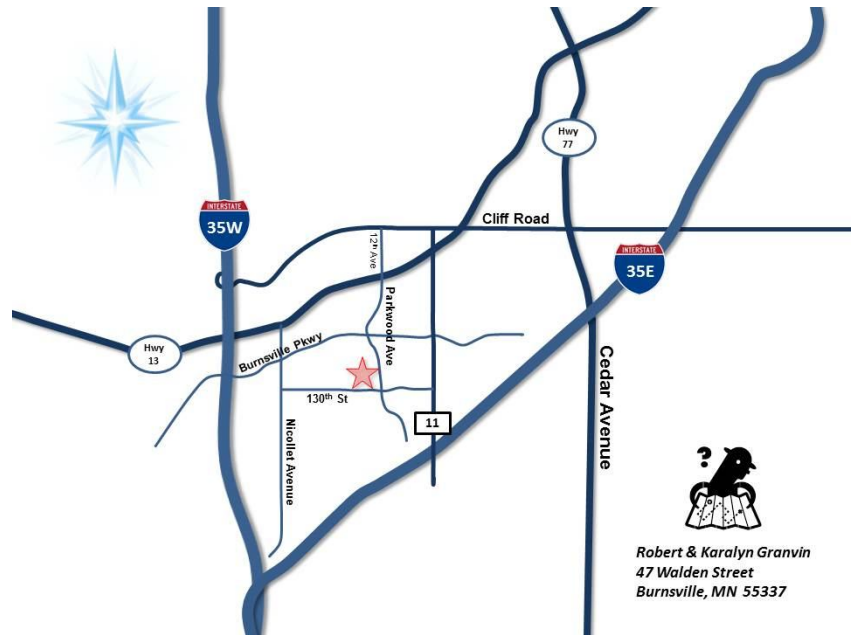

Finding 47 Walden

Local Navigation & Parking

47 Walden Street is reasonably easy to find, except for the wide range of options for getting here.

If you have a GPS, please note that the address sometimes registers as 47 Walden Road. The street name on maps may be wrong, but they still get you here.

Meanwhile, here are some directions that have proven to work well. To get these and better directions & tips, please visit our event web page at:

<http://granvin.com/directions>

Traveling South on I-35W

- Follow I-35W south and take Exit #2 for Burnsville Parkway.
- Turn right onto West Burnsville Parkway, drive east approximately 1 ½ miles.
- Turn right onto Parkwood Drive and drive south approximately ½ miles.
- Look for the Walden monument sign and take the second driveway for 47 Walden Street.

Traveling South on I-35E

- Follow I-35E South and take Exit #90 for County Road 11 in Burnsville.
- At the light, turn right onto County Road 11 and drive north ½ mile.
- Turn left onto E 130th Street and drive ½ mile – Caution: Street is marked by normal street signs and easy to miss.
- Turn right onto Parkwood Drive and drive north less than ¼ mile.
- Turn left into the second driveway for 47 Walden Street.